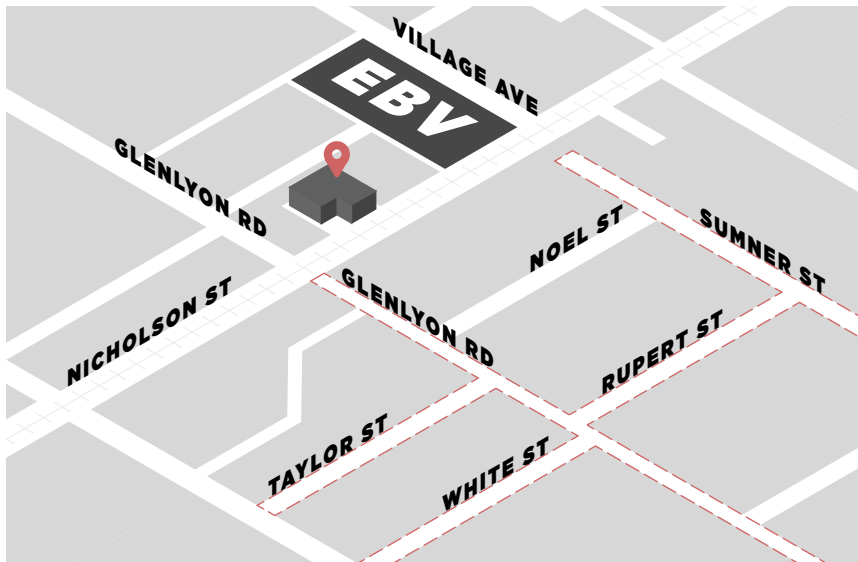

CAMVAN

PARKING INFORMATION

OFFSITE PARKING

Supermarket
Coles Brunswick East
127-137 Nicholson St,
Brunswick East VIC
3 mins walk

Public Transport
Tram 96, Stop 21
Glenlyon / Nicholson St
1 min walk

 All Day Free Parking

All Day Paid Parking
\$8 per day | 3 mins walk
2.1m Clearance Height

ONSITE PARKING

In an Emergency
Dial '000'

Important Local Contacts

Police
(03) 8378 6000
Brunswick Police Station
630 Sydney Rd, Brunswick VIC