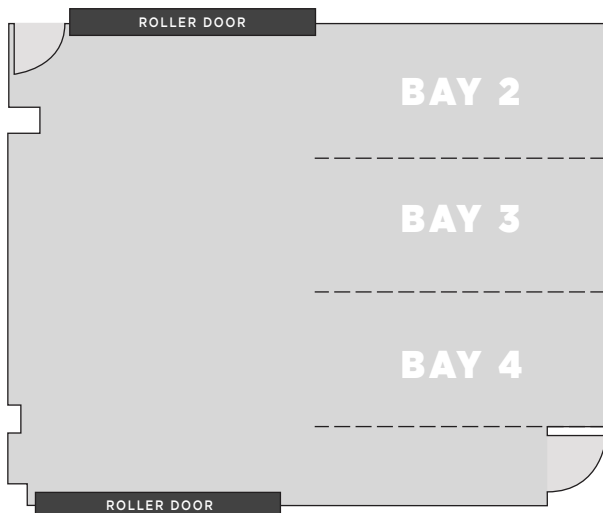

CAMVAN

PARKING INFORMATION

OFFSITE PARKING

Supermarket
Coles Brunswick East
127-137 Nicholson St,
Brunswick East VIC
3 mins walk

Public Transport
Tram 96, Stop 21
Glenlyon / Nicholson St
1 min walk

 All Day Free Parking

All Day Paid Parking
\$8 per day | 3 mins walk
2.1m Clearance Height

ONSITE PARKING

In an Emergency
Dial '000'

Important Local Contacts

Police
(03) 8378 6000
Brunswick Police Station
630 Sydney Rd, Brunswick VIC